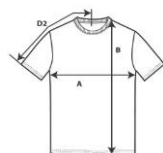

GILDAN®

2000

Ultra Cotton Adult T-Shirt

DETAILS

Weight	203.0 G/SqM (White 193.0 G/SqM)
Content	100% Cotton
Yarn Count	18/1
Features	Classic fit Seamless Twin needle 2.2 cms. collar Taped neck and shoulders Tear away label Twin needle sleeve and bottom hems Quarter-turned to eliminate Centre crease
Sizes	S-5XL
Case Packs	S - 2XL 72 PIECES 3XL 36 PIECES 4XL - 5XL 12 PIECES
Colours	53
SKU's	292

SPECIFICATIONS

	Tol-	Tol+	S	M	L	XL	2XL	3XL	4XL	5XL
Centimeters										
Chest (A)	2.540	2.540	45.720	50.800	55.880	60.960	66.040	71.120	76.200	81.280
Length from HPS (B)	2.540	2.540	71.120	73.660	76.200	78.740	81.280	83.820	86.360	88.900
Sleeve length (Centre back) (D2)	1.905	1.905	39.700	43.180	46.990	50.800	54.610	58.115	61.595	64.465
Inches										
Chest (A)	1.000	1.000	18.000	20.000	22.000	24.000	26.000	28.000	30.000	32.000
Length from HPS (B)	1.000	1.000	28.000	29.000	30.000	31.000	32.000	33.000	34.000	35.000
Sleeve length (Centre back) (D2)	0.750	0.750	15.630	17.000	18.500	20.000	21.500	22.880	24.250	25.380