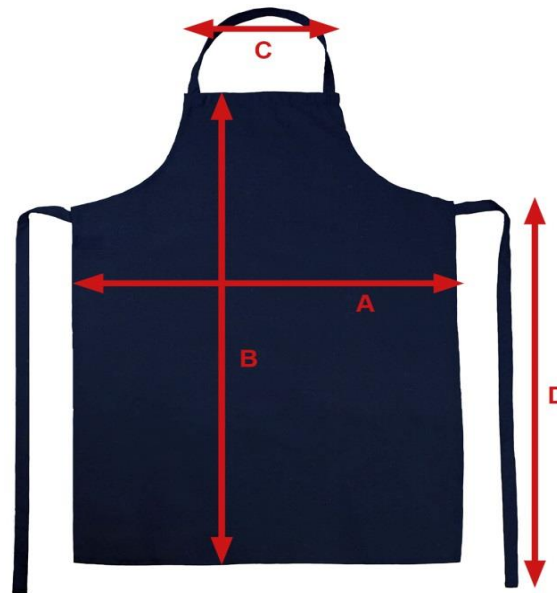

Measurement Chart

JG21 - 'Paris' Bib Apron

Position	in cm
A	78
B	110
C	31
D	100

24.04.2018

jassz
bags towels bistro