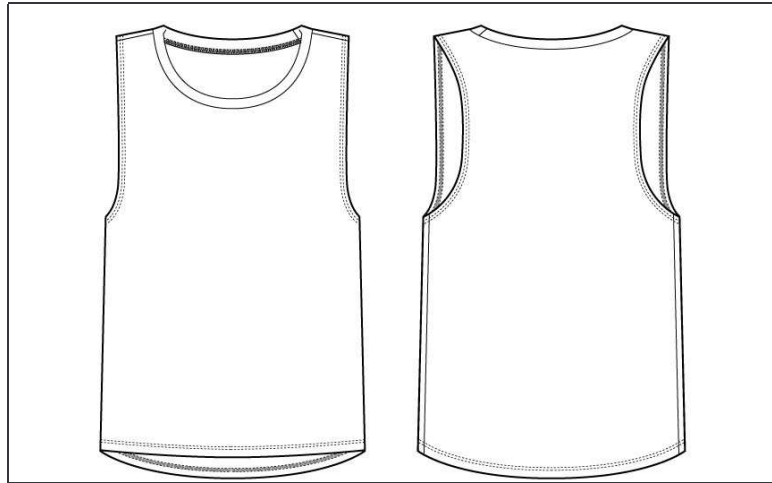

MEASUREMENT SPECIFICATION REPORT

STYLE # 8803 WOMEN'S FLOWY SCOOP MUSCLE TEE

FABRICATION

65% Polyester, 35% Viscose

91% Polyester, 9% Combed and Ring-Spun Cotton

52% Polyester, 48% Viscose

Point of Measurement (centimeters)

Center Front Length

Body Width - 1" Below A.H.

S	M	L	XL	2XL
51.4	52.4	53.7	54.9	56.2
40.6	42.5	45.1	47.6	50.2

Disclaimer: Please note that the above sizing chart is subject to change. For more detailed information, please contact a Bella + Canvas Customer Service Representative.