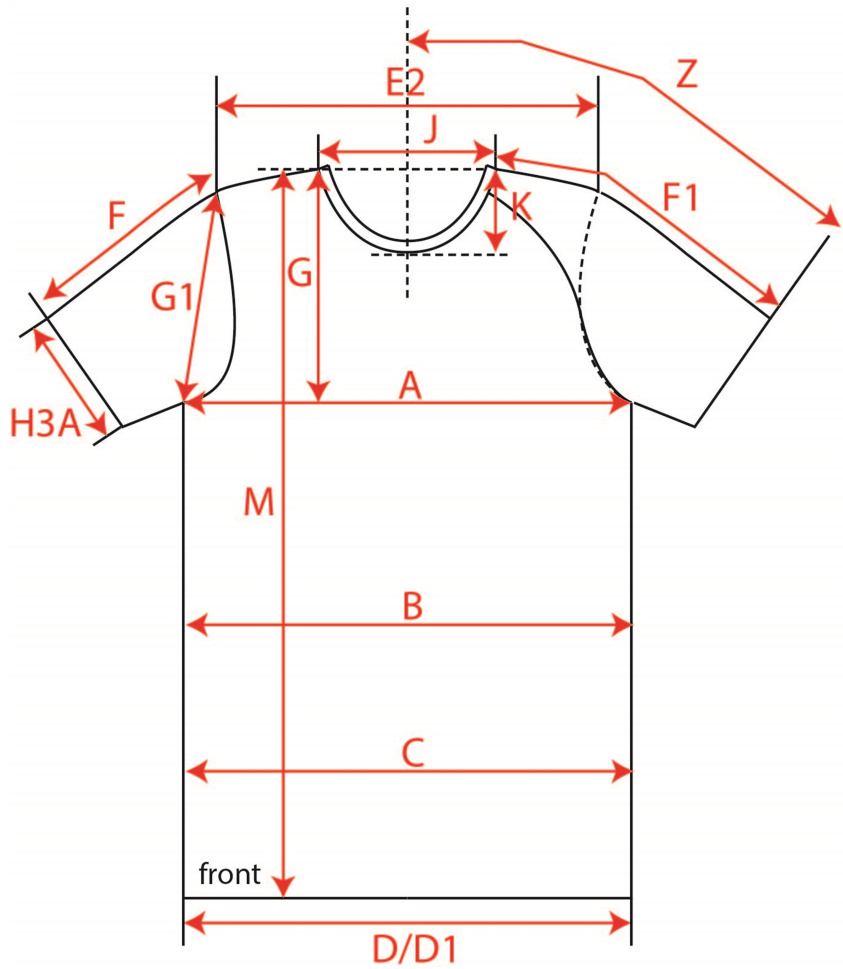

Measurement Sketch

ORDER	SEASON	CLIENT	BRAND
	SS22	n/a	Build your Brand
STYLE CODE	STYLE NAME	GENDER	SUPPLIER
BY036	Ladies Long Slub Tee	Female	70030

Style Measurement View for Client

ORDER	SEASON	CLIENT	BRAND
	SS22	n/a	Build your Brand
STYLE CODE	STYLE NAME	GENDER	SUPPLIER
BY036	Ladies Long Slub Tee	Female	70030

Basic Measurement Chart	04	XS-5XL Ladies	blanco MC top Ladies XS-5XL	Base Size	S
--------------------------------	----	---------------	-----------------------------	-----------	---

-	Measurements (values)	XS	S	M	L	XL	XXL	3XL	4XL	5XL	6XL	Tol. +/-	Comment
M	front length from HSP	63,0	65,0	67,0	69,0	71,0	72,0	73,0	74,0	75,0	76,0	1,0	
A	1/2 chest width	47,5	50,0	52,5	55,0	57,5	61,5	65,5	69,5	73,5	77,5	1,0	
D	1/2 hem width	48,5	51,0	53,5	56,0	58,5	62,5	66,5	70,5	74,5	78,5	1,0	
F	sleeve length from shoulder (set in)	18,5	19,0	19,5	20,0	20,5	21,0	21,5	22,0	22,5	23,0	1,0	