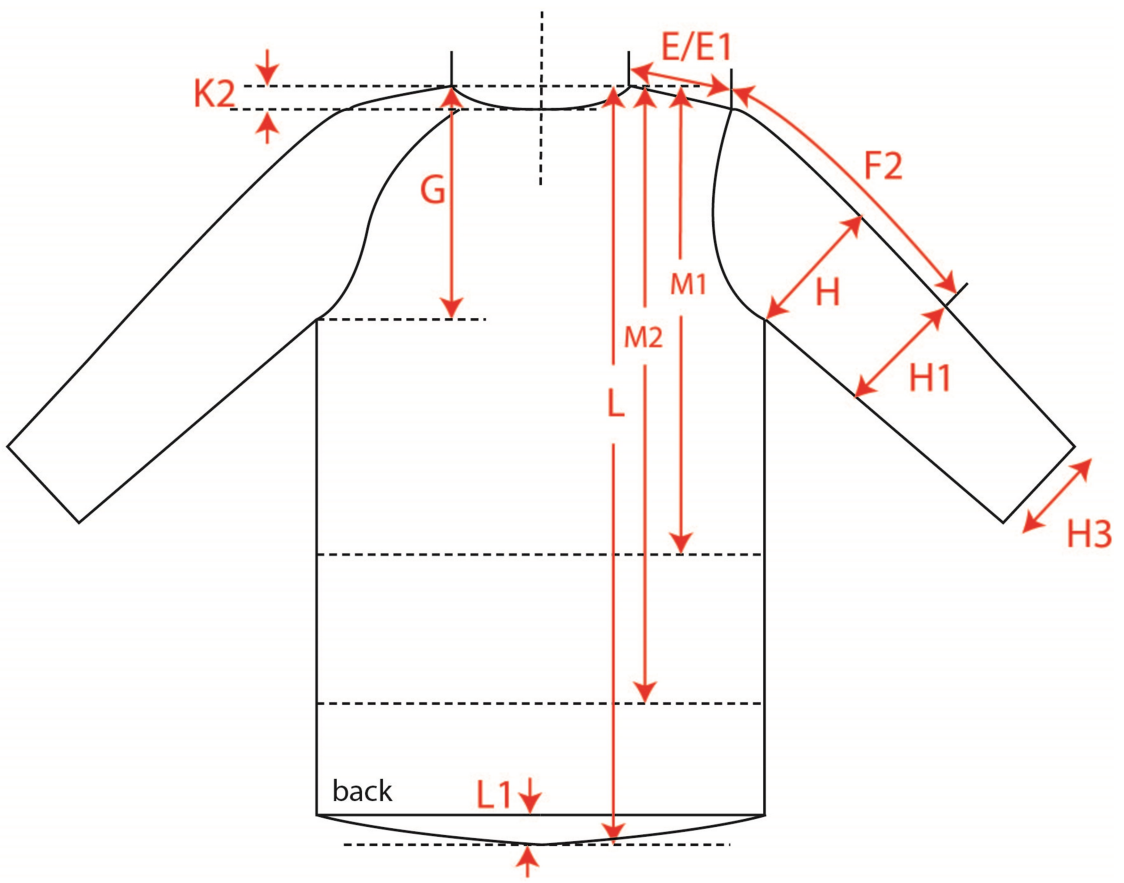

Measurement Sketch

ORDER	SEASON	CLIENT	BRAND
	SS22	n/a	Build your Brand
STYLE CODE	STYLE NAME	GENDER	SUPPLIER
BY036	Ladies Long Slub Tee	Female	70030

Style Measurement View for Client

ORDER	SEASON	CLIENT	BRAND
	SS22	n/a	Build your Brand
STYLE CODE	STYLE NAME	GENDER	SUPPLIER
BY036	Ladies Long Slub Tee	Female	70030

Basic Measurement Chart	04	XS-5XL Ladies	blanco MC top Ladies XS-5XL	Base Size	S
--------------------------------	----	---------------	-----------------------------	-----------	---

-	Measurements (values)	XS	S	M	L	XL	XXL	3XL	4XL	5XL	6XL	Tol. +/-	Comment
M	front length from HSP	63,0	65,0	67,0	69,0	71,0	72,0	73,0	74,0	75,0	76,0	1,0	
A	1/2 chest width	47,5	50,0	52,5	55,0	57,5	61,5	65,5	69,5	73,5	77,5	1,0	
D	1/2 hem width	48,5	51,0	53,5	56,0	58,5	62,5	66,5	70,5	74,5	78,5	1,0	
F	sleeve length from shoulder (set in)	18,5	19,0	19,5	20,0	20,5	21,0	21,5	22,0	22,5	23,0	1,0	