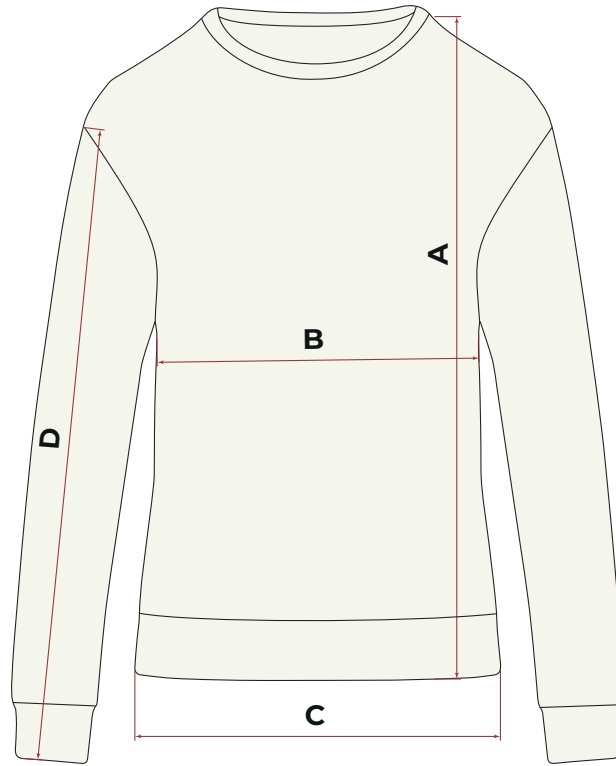

SG**ORIGINALS****207.52 - SGO20M - Originals Crew Neck Sweat Men**

| MEASUREMENTS | S | M | L | XL | 2XL | 3XL | 4XL | 5XL |
|-----------------------------|-------|-------|-------|-------|-------|-------|-------|-------|
| A Length | 68.50 | 71.00 | 73.50 | 76.00 | 78.50 | 81.00 | 83.50 | 86.00 |
| B Half chest | 51.50 | 55.00 | 58.50 | 62.00 | 65.50 | 69.00 | 72.50 | 76.00 |
| C Bottom hem opening | 39.50 | 43.00 | 46.50 | 50.00 | 53.50 | 57.00 | 63.00 | 68.00 |
| D Sleeve length | 64.50 | 66.00 | 67.50 | 69.00 | 69.00 | 69.50 | 71.50 | 73.50 |

208.52 - SGO20W - Originals Crew Neck Sweat Women

| MEASUREMENTS | XS | S | M | L | XL | 2XL | 3XL |
|-----------------------------|-------|-------|-------|-------|-------|-------|-------|
| A Length | 59.50 | 62.00 | 64.50 | 67.00 | 69.50 | 72.00 | 75.00 |
| B Half chest | 46.00 | 49.00 | 52.00 | 55.00 | 58.00 | 61.00 | 63.00 |
| C Bottom hem opening | 38.00 | 42.00 | 45.00 | 48.00 | 51.00 | 54.00 | 56.00 |
| D Sleeve length | 57.50 | 59.00 | 60.50 | 62.00 | 63.50 | 63.50 | 66.00 |

200.52 - SGO20K - Originals Crew Neck Sweat Kids

| MEASUREMENTS | 104 (3-4) | 116 (5-6) | 128 (7-8) | 140 (9-10) | 152 (11-12) | 164 (13-14) |
|-----------------------------|--------------|--------------|--------------|---------------|----------------|----------------|
| A Length | 45.00 | 49.00 | 54.00 | 57.00 | 62.00 | 66.00 |
| B Half chest | 36.00 | 38.00 | 41.00 | 43.00 | 46.00 | 49.00 |
| C Bottom hem opening | 31.00 | 33.00 | 35.00 | 37.00 | 39.00 | 39.50 |
| D Sleeve length | 39.00 | 41.50 | 44.00 | 51.50 | 55.00 | 59.00 |