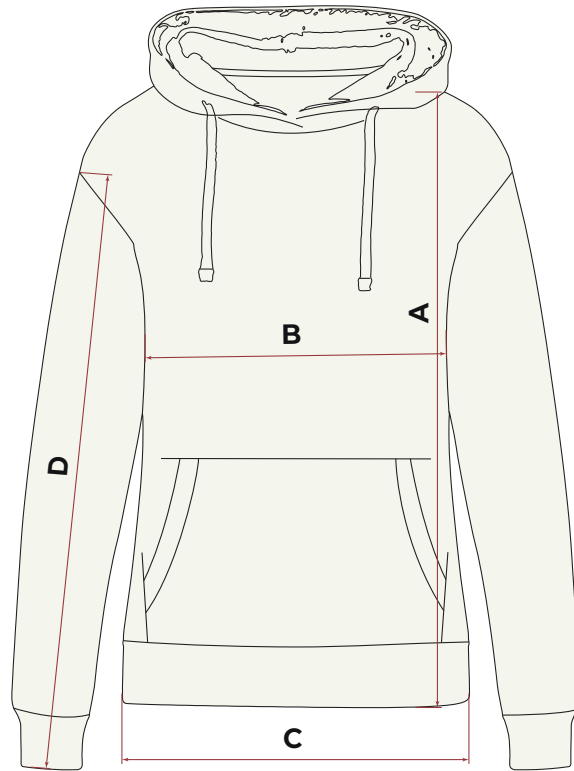

SG**ORIGINALS****209.52 - SGO24M - Originals Contrast Hooded Sweat Men**

MEASUREMENTS	S	M	L	XL	2XL	3XL	4XL	5XL
A Length	68.50	71.00	73.50	76.00	78.50	81.00	83.50	86.00
B Half chest	51.50	55.00	58.50	62.00	65.50	69.00	72.50	76.00
C Bottom hem opening	39.50	43.00	46.50	50.00	53.50	57.00	63.00	68.00
D Sleeve length	63.50	65.00	66.50	68.00	68.00	69.50	71.50	73.50

210.52 - SGO24W - Originals Contrast Hooded Sweat Women

MEASUREMENTS	XS	S	M	L	XL	2XL	3XL
A Length	59.50	62.00	64.50	67.00	69.50	72.00	75.00
B Half chest	46.00	49.00	52.00	55.00	58.00	61.00	63.00
C Bottom hem opening	38.00	42.00	45.00	48.00	51.00	54.00	56.00
D Sleeve length	57.50	59.00	60.50	62.00	63.50	63.50	66.00