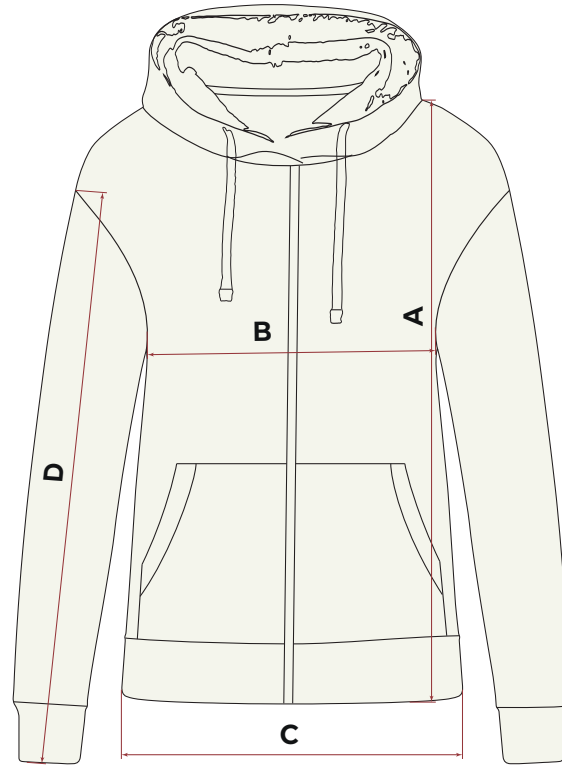

SG**ORIGINALS**

215.52 - SGO29M - Originals Hoodie Full Zip Men

MEASUREMENTS	S	M	L	XL	2XL	3XL	4XL	5XL
A Length	68.50	71.00	73.50	76.00	78.50	81.00	83.50	86.00
B Half chest	51.50	55.00	58.50	62.00	65.50	69.00	72.50	76.00
C Bottom hem opening	39.50	43.00	46.50	50.00	53.50	57.00	63.00	68.00
D Sleeve length	63.50	65.00	66.50	68.00	68.00	69.50	71.50	73.50

217.52 - SGO29W - Originals Hooded Full Zip Women

MEASUREMENTS	XS	S	M	L	XL	2XL	3XL
A Length	59.50	62.00	64.50	67.00	69.50	72.00	75.00
B Half chest	46.00	49.00	52.00	55.00	58.00	61.00	63.00
C Bottom hem opening	38.00	42.00	45.00	48.00	51.00	54.00	56.00
D Sleeve length	57.50	59.00	60.50	62.00	63.50	63.50	66.00

214.52 - SGO29K - Originals Hooded Full Zip Kids

MEASUREMENTS	104 (3-4)	116 (5-6)	128 (7-8)	140 (9-10)	152 (11-12)	164 (13-14)
A Length	45.00	49.00	54.00	57.00	62.00	66.00
B Half chest	36.00	38.00	41.00	43.00	46.00	49.00
C Bottom hem opening	31.00	33.00	35.00	37.00	39.00	39.50
D Sleeve length	37.00	39.00	41.00	48.50	51.50	56.00