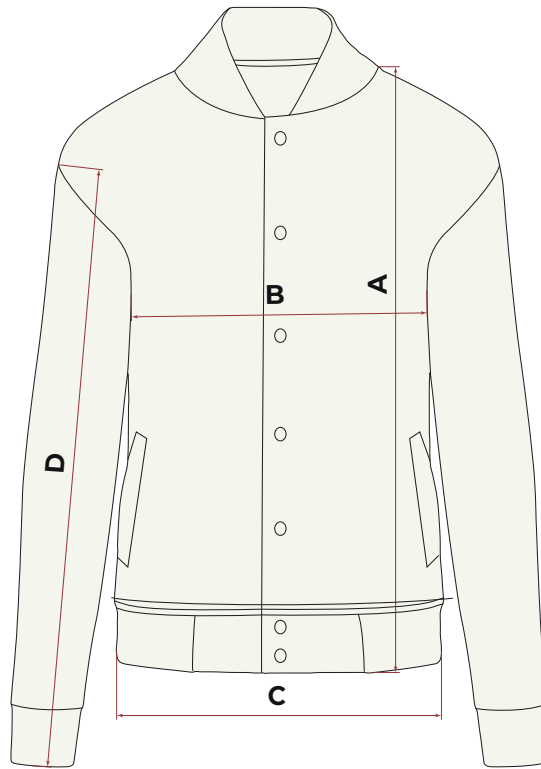

SG**ORIGINALS****219.52 - SGO450U - Originals Varsity Jacket Unisex**

| MEASUREMENTS | XXS | XS | S | M | L | XL | 2XL | 3XL |
|-----------------------------|-------|-------|-------|-------|-------|-------|-------|-------|
| A Length | 67.00 | 68.50 | 69.75 | 71.00 | 72.50 | 73.50 | 75.00 | 78.50 |
| B Half chest | 51.00 | 51.00 | 53.50 | 56.00 | 58.50 | 62.50 | 66.50 | 71.50 |
| C Bottom hem opening | 38.00 | 39.00 | 40.50 | 43.00 | 47.00 | 51.00 | 56.00 | 61.00 |
| D Sleeve length | 61.00 | 62.50 | 64.00 | 65.00 | 66.00 | 67.00 | 68.00 | 69.00 |

218.52 - SGO450K - Originals Varsity Jacket Kids

| MEASUREMENTS | 3-4 (104) | 5-6 (116) | 7-8 (128) | 9-10 (140) | 11-12 (152) | 13-14 (164) |
|-----------------------------|--------------|--------------|--------------|---------------|----------------|----------------|
| A Length | 43.00 | 48.50 | 53.50 | 58.50 | 63.50 | 66.00 |
| B Half chest | 38.00 | 40.50 | 43.00 | 45.50 | 48.00 | 50.00 |
| C Bottom hem opening | 30.50 | 33.00 | 35.50 | 38.00 | 40.50 | 42.00 |
| D Sleeve length | 36.50 | 41.50 | 46.50 | 51.50 | 56.50 | 60.00 |